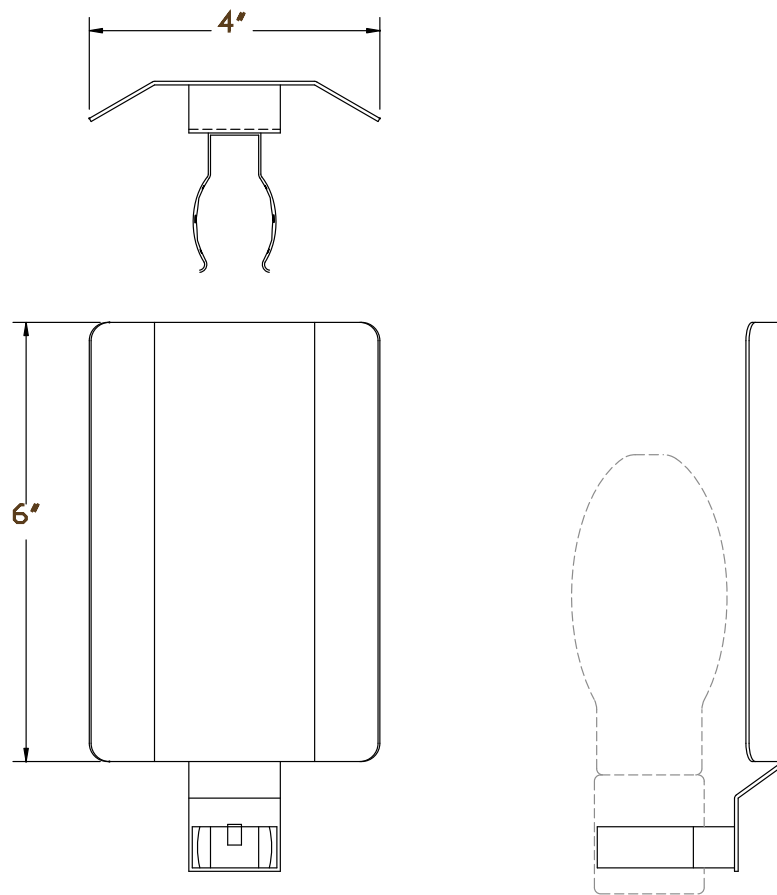

Victor Illuminating, Inc
1955 Railroad Dr. Ste A
Sacramento, CA 95815
www.victorilluminating.com

Ph: 916-648-9360
Fax: 916-648-9363

V3SH-EDI7 HOUSESIDE SHIELD

Block unwanted street light glare with an easy to install solution. Simply attaches to lamp socket with a spring clip and is not visible with lamp on or off using prismatic type globes and acorn style lens.

Quality made and fabricated of aluminum.
Available in two sizes: ED 17 medium base and ED 28 mogul base.